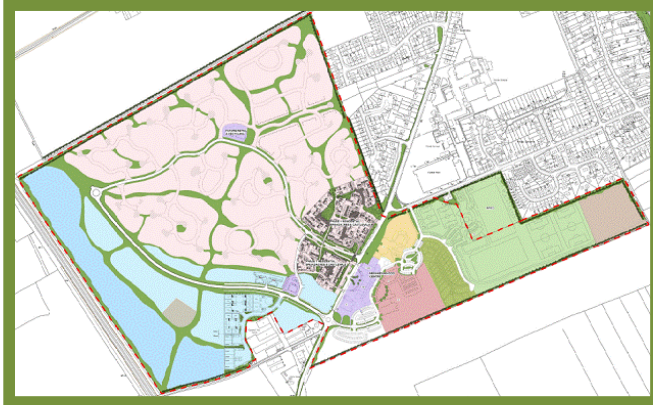

## *A new neighbourhood for Thirsk & Sowerby*

We would like to hear all your views, ideas & feedback on the proposals for the development of the Sowerby Gateway site.

Please do fill this in with your comments and send back to us.

Please also visit our website, [www.sowerbygateway.co.uk](http://www.sowerbygateway.co.uk), where you

will be able to access detailed information on the proposals, in addition to all of the public consultation displays.